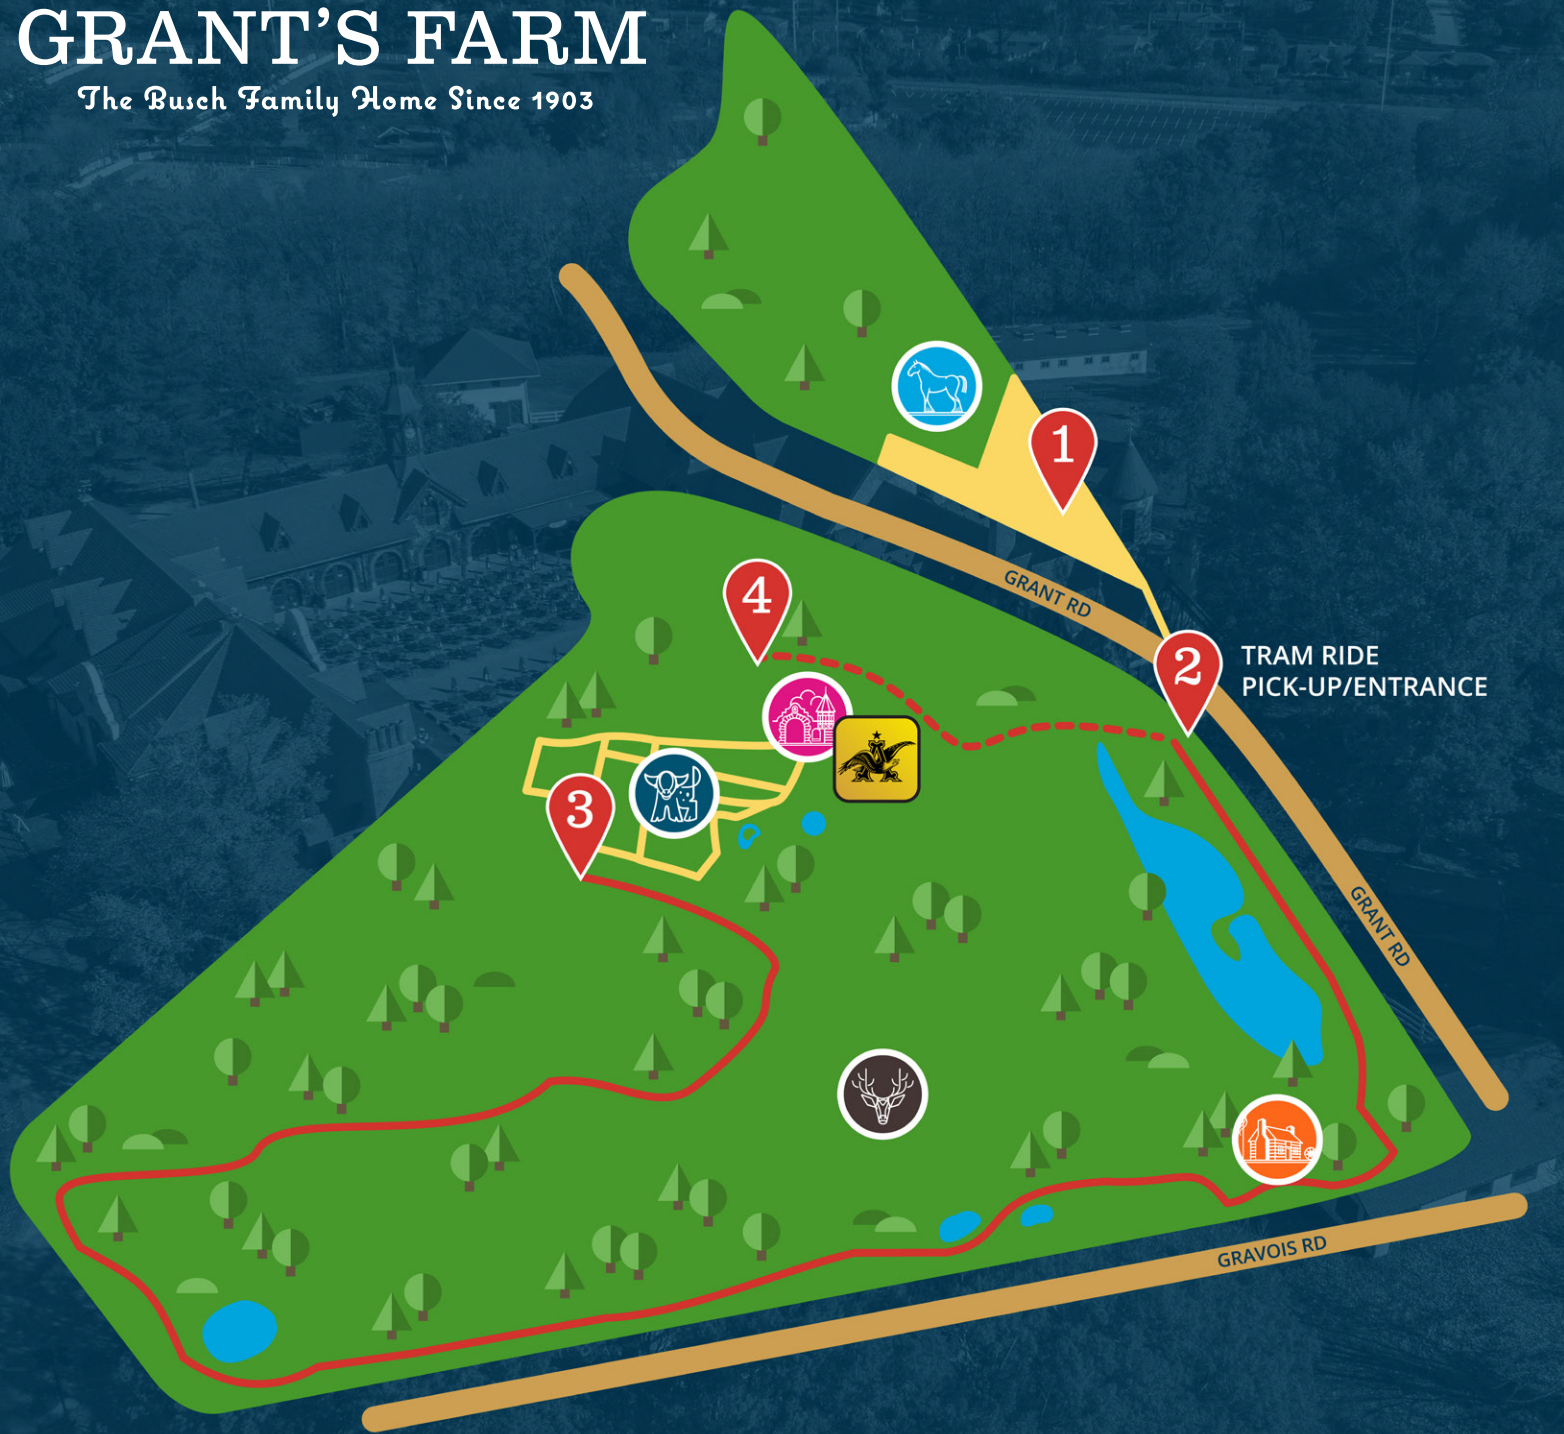

GRANT'S FARM

The Busch Family Home Since 1903

Thank you to our long-time premier partner, Anheuser-Busch.

-  1 Guest Parking
-  2 Tram Ride Pick-Up/Entrance
-  3 Tram Ride Drop Off
-  4 Tram to Guest Parking Pick-Up Spot

-  Tram to Grant's Farm Path
-  Tram to Guest Parking Path
-  Footpath

-  Tiergarten/
Animal Feeding
-  Grant's Cabin
-  Deer Park
-  Clydesdales
-  Bauernhof
-  Anheuser-Busch
Hospitality Center